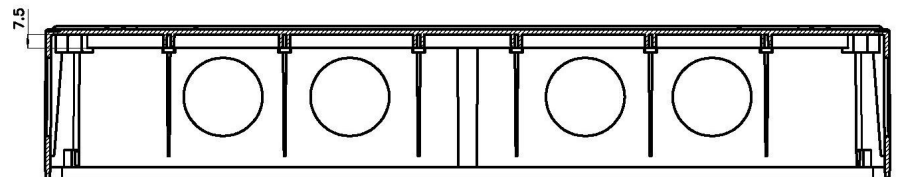

External Dimensions

Optional Mounting Foot
Part # - MF-97

Optional Mounting Plate
Part # - MP-1815S