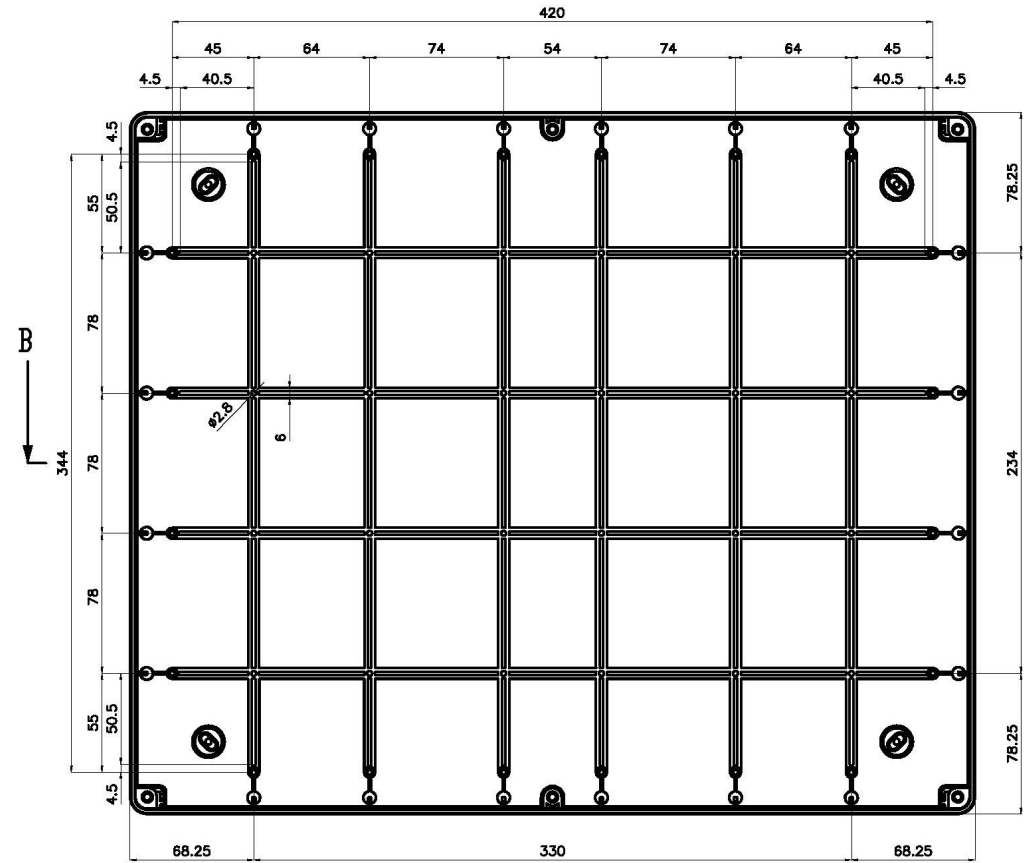

## Basic Internal Dimensions

Dimensions:

	mm	in.
A -	460	18.15
B -	384	15.12
C -	180	7.09
D -	173	6.81

## Internal Mounting Dimensions

## External Dimensions

Optional Mounting Foot  
Part # - MF-97

Optional Mounting Plate  
Part # - MP-1815S