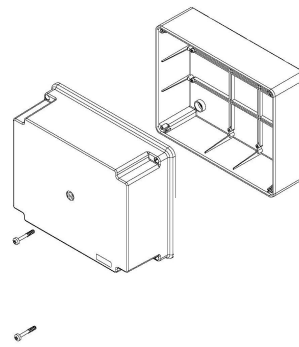

# PC-18157RS

Typical image

## Basic Internal Dimensions

Dimensions:

	mm	in.
A -	460	18.15
B -	384	15.12
C -	180	7.09
D -	173	6.81

## Internal Mounting Dimensions