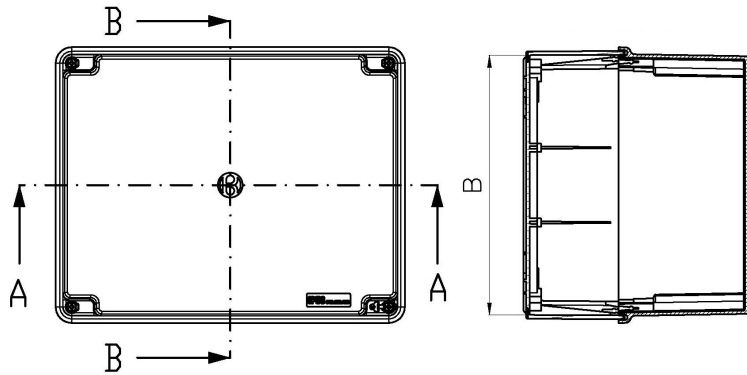

# PC-18157RS

Typical image

## Basic Internal Dimensions

Dimensions:

	mm	in.
A -	460	18.15
B -	384	15.12
C -	180	7.09
D -	173	6.81

## Internal Mounting Dimensions