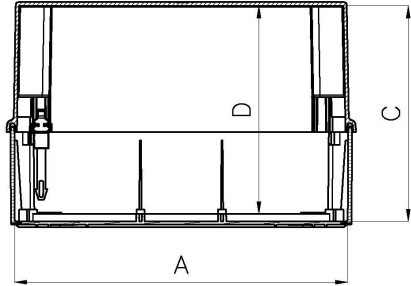

# PC-18157RS

Typical image

## Basic Internal Dimensions

Dimensions:

	mm	in.
A -	460	18.15
B -	384	15.12
C -	180	7.09
D -	173	6.81

## Internal Mounting Dimensions

## External Dimensions

Optional Mounting Foot  
Part # - MF-97

Optional Mounting Plate  
Part # - MP-1815S