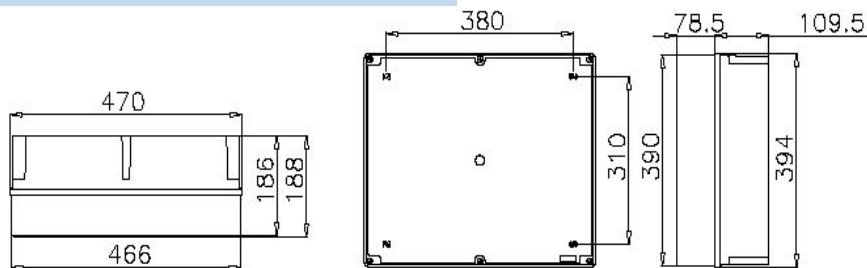

External Dimensions

Optional Mounting Foot
Part # - MF-97

Optional Mounting Plate
Part # - MP-1815S